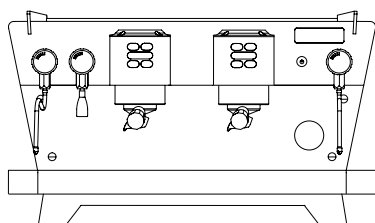

Ergonomic filter-holde

Ergonomic drip tray that increases comfort

Automatic boiler refill

Boiler drain tap located in the center of the drip tray

Programmable AUTO ON/OFF for each weekday

Quick and easy access to the machine for maintenance

New ergonomic steam controls

Volumetric Control

Cup warmer (optional)

IBERITAL Connect (optional)

Available in 3 finishes

Choose your best finish

WHITE

BLACK

COLOUR

Backlit (optional only in black model)

Available in 2 sizes

Technical Specifications	2 Groups	3 Groups
Coffee boiler capacity	3 L	4 L
Steam boiler capacity	8.3 L	11.5 L
Power	4200 W	4200 W
Weight	60,6 Kg	91 Kg
Dimensions L x W x H	845 x 672 x 460 mm	1016 x 672 x 460 mm
Front distance between legs Side distance: 380 mm	552 mm	828 mm
