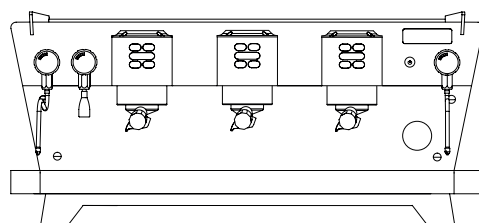

Ergonomic filter-holde

Ergonomic drip tray that increases comfort

Automatic boiler refill

Boiler drain tap located in the center of the drip tray

Programmable AUTO ON/OFF for each weekday

Quick and easy access to the machine for maintenance

New ergonomic steam controls

Volumetric Control

Cup warmer (optional)

IBERITAL Connect (optional)

Available in 3 finishes

Choose your best finish

WHITE

BLACK

COLOUR

Backlit (optional only in black model)

Available in 2 sizes

Technical Specifications	2 Groups	3 Groups
Coffee boiler capacity	3 L	4 L
Steam boiler capacity	8.3 L	11.5 L
Power	4200 W	4200 W
Weight	60,6 Kg	91 Kg
Dimensions L x W x H	845 x 672 x 460 mm	1016 x 672 x 460 mm
Front distance between legs Side distance: 380 mm	552 mm	828 mm
