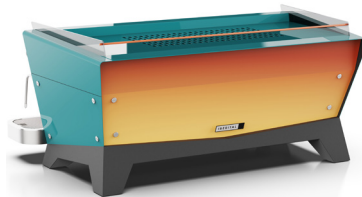

IBERITAL

Speciality coffee lovers, meet power

Iberital VISTA

DUAL BOILER Technology

Because your goals are on the horizon, and VISTA is what keeps you moving.

Eco-Designed for comfortable and efficient movement, the height of the Iberital VISTA allows you to better see and interact with the customer, allowing you to effortlessly create a more personalised experience.

Automate and control the parameters of extraction with Iberital VISTA touchscreen display that provides greater precision.

Iberital VISTA comes with a dual boiler system, one boiler for coffee and one boiler for hot water and steam. With greater control, the barista can set the correct and precise temperature for serving coffee and ensure high temperature stability, even in peak hours and high demand coffee shops.

New ergonomic steam controls

Volumetric Control

Cup warmer (optional)

IBERITAL Connect (optional)

Available in 3 finishes

Choose your best finish

WHITE

BLACK

COLOUR

Backlit (optional only in black model)

Available in 2 sizes

Technical Specifications	2 Groups	3 Groups
Coffee boiler capacity	3 L	4 L
Steam boiler capacity	8.3 L	11.5 L
Power	4200 W	4200 W
Weight	60,6 Kg	91 Kg
Dimensions L x W x H	845 x 672 x 460 mm	1016 x 672 x 460 mm
Front distance between legs Side distance: 380 mm	552 mm	828 mm
